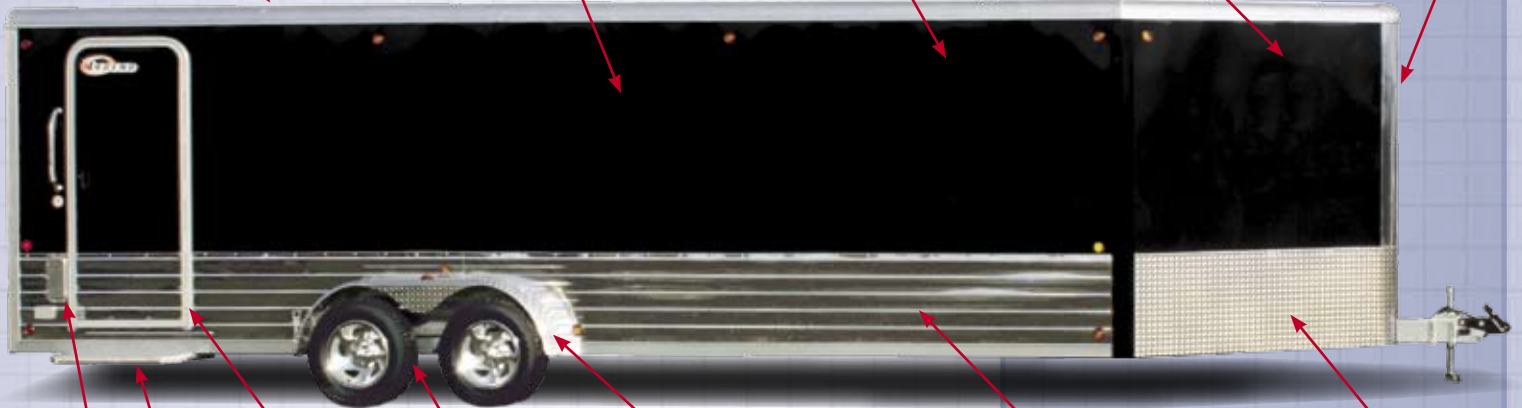

Bright Anodized
Aluminum Nose

Side
Wall
Vent

Step

Curb Side
Radius RV
Side Door

15" Tires
with Chrome
Hub Caps

Aluminum
Tread Plate
Fenders

Optional
Polished Prevost
Siding

24" Aluminum
Tread Plate
Stone Guard

AVAILABLE
TRACKMASTER
LENGTHS:

15', 17', 19', 21', 23',
25', 27', 29'

Photos show optional equipment.
Consult your dealer for a complete
list of standards and options.

www.legendmfginc.com

SPECIFICATIONS

Model	LS715TA35	LS717TA35	LS719TA35	LS721TA35	LS723TA35	LS725TA35	LS727TA35	LS729TA35
Overall Length	18'	20'	22'	24'	26'	28'	30'	32'
Overall Width	102"	102"	102"	102"	102"	102"	102"	102"
Overall Height	97.5"	97.5"	97.5"	97.5"	97.5"	97.5"	97.5"	97.5"
Interior Width	78-1/2"	78-1/2"	78-1/2"	78-1/2"	78-1/2"	78-1/2"	78-1/2"	78-1/2"
Interior Length	14'10"	16'10"	18'10"	20'10"	22'10"	24'10"	26'10"	28'10"
Interior Height	75"	75"	75"	75"	75"	75"	75"	75"
RDO Height	71"	71"	71"	71"	71"	71"	71"	71"
RDO Width	72"	72"	72"	72"	72"	72"	72"	72"
GVWR	7000	7000	7000	7000	7000	7000	7000	7000
Weight	2000	2080	2300	2600	2650	2750	2850	3050
Payload Capacity	5000	4920	4700	4400	4350	4250	4150	3950
Tire Size	15"	15"	15"	15"	15"	15"	15"	15"
Brakes	STD	STD	STD	STD	STD	STD	STD	STD
Axles	TANDEM	TANDEM	TANDEM	TANDEM	TANDEM	TANDEM	TANDEM	TANDEM